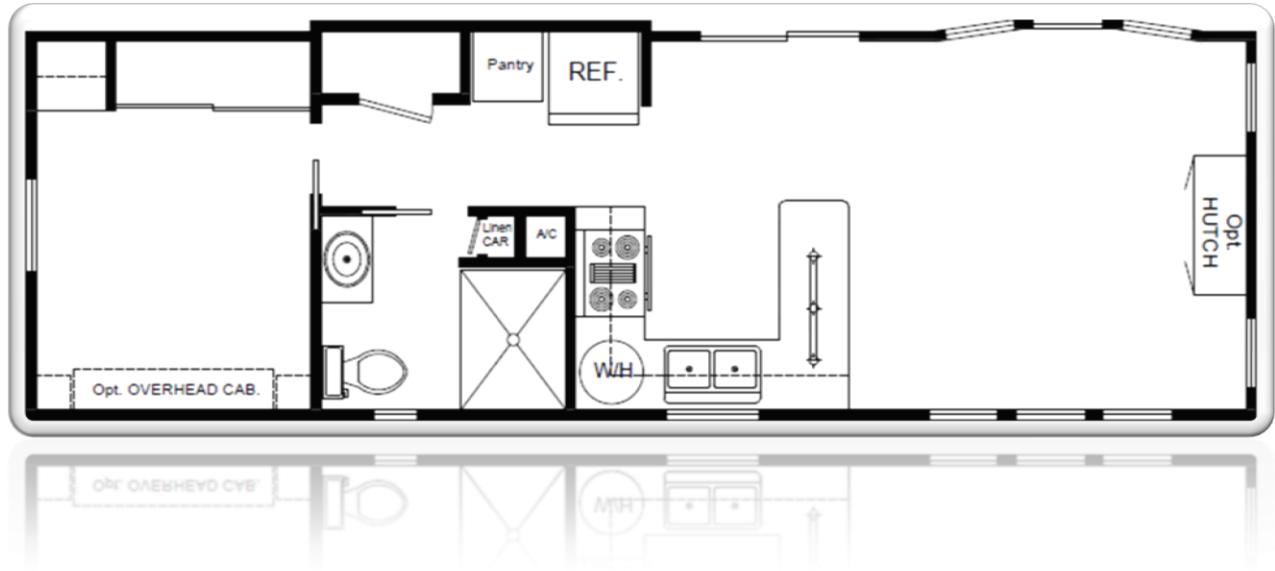

## "The Cardinal"

"Fully Customized Park Models"

"Higher quality at a Builder's Price"

**WWW.DIAMONDPARKHOMES.COM**

\*Due to customized building, product may vary from picture above.

2810 N. FM 17  
Alba, Tx. 75410  
1-866-367-5787