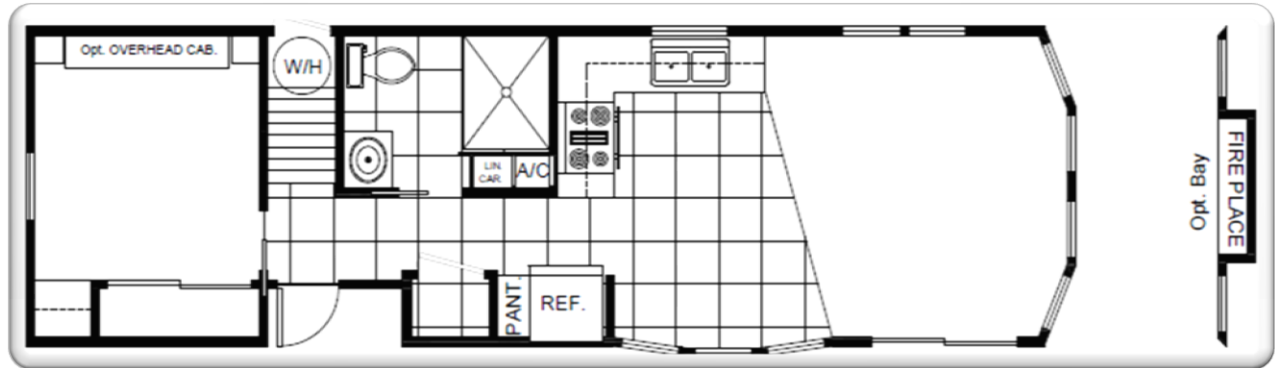

## "The Crystal"

"Fully Customized Park Models"

"Higher quality at a Builder's Price"

**WWW.DIAMONDPARKHOMES.COM**

\*Due to customized building, product may vary from picture above.

2810 N. FM 17  
Alba, Tx. 75410  
1-866-367-5787