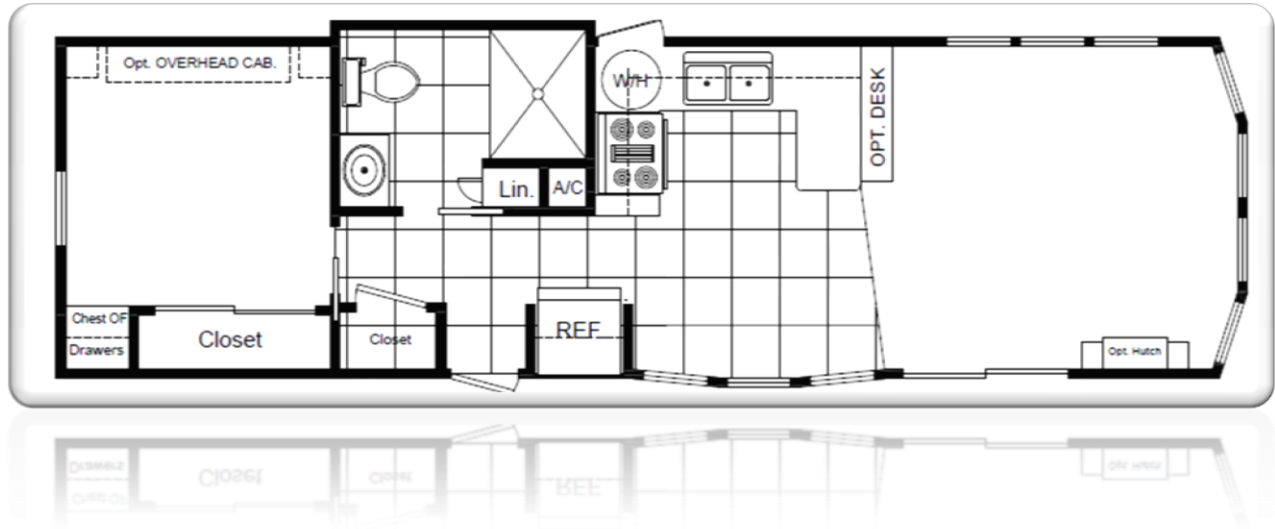

"Design Your Perfect Diamond"

"The Onyx"

"Fully Customized Park Models"

"Higher quality at a Builder's Price"

WWW.DIAMONDPARKHOMES.COM

*Due to customized building, product may vary from picture above.

**2810 N. FM 17
Alba, Tx. 75410
1-866-367-5787**