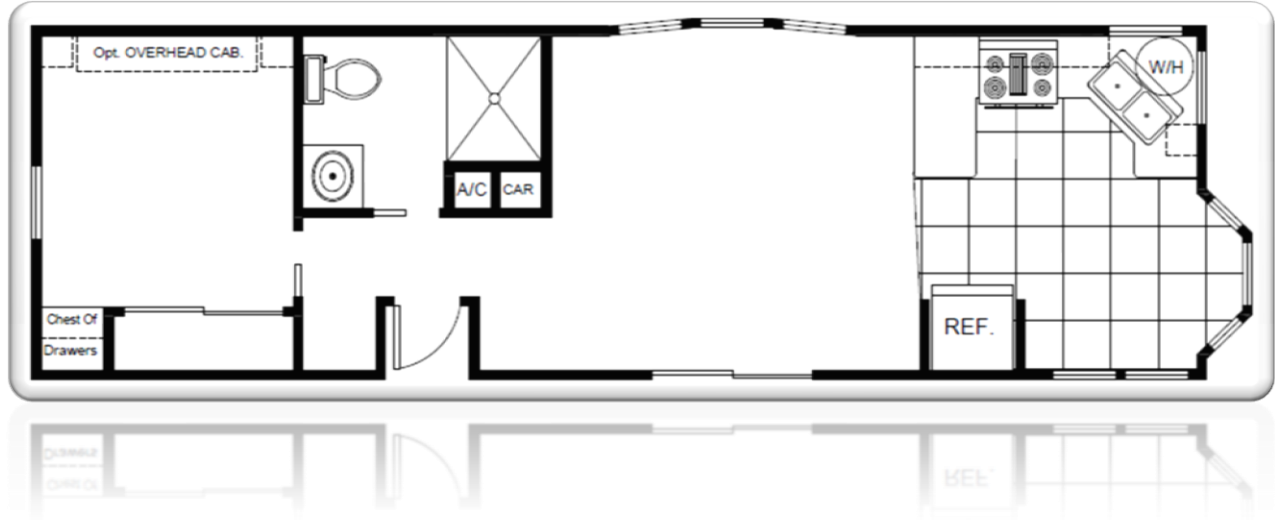

## **"The Royal"**

**"Fully Customized Park Models"**

**"Higher quality at a Builder's Price"**

**WWW.DIAMONDPARKHOMES.COM**

\*Due to customized building, product may vary from picture above .

**2810 N. FM 17  
Alba, Tx. 75410  
1-866-367-5787**