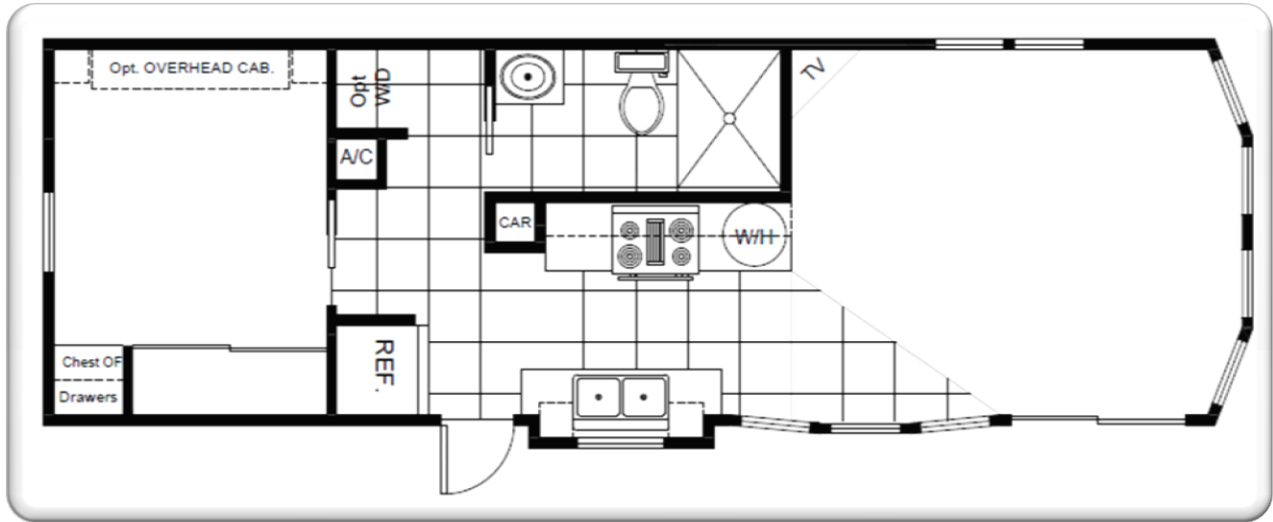

"Design Your Perfect Diamond"

"The Ruby"

"Fully Customized Park Models"

"Higher quality at a Builder's Price"

WWW.DIAMONDPARKHOMES.COM

2810 N. FM 17
Alba, Tx. 75410
1-866-367-5787

*Due to customized
vary from picture above